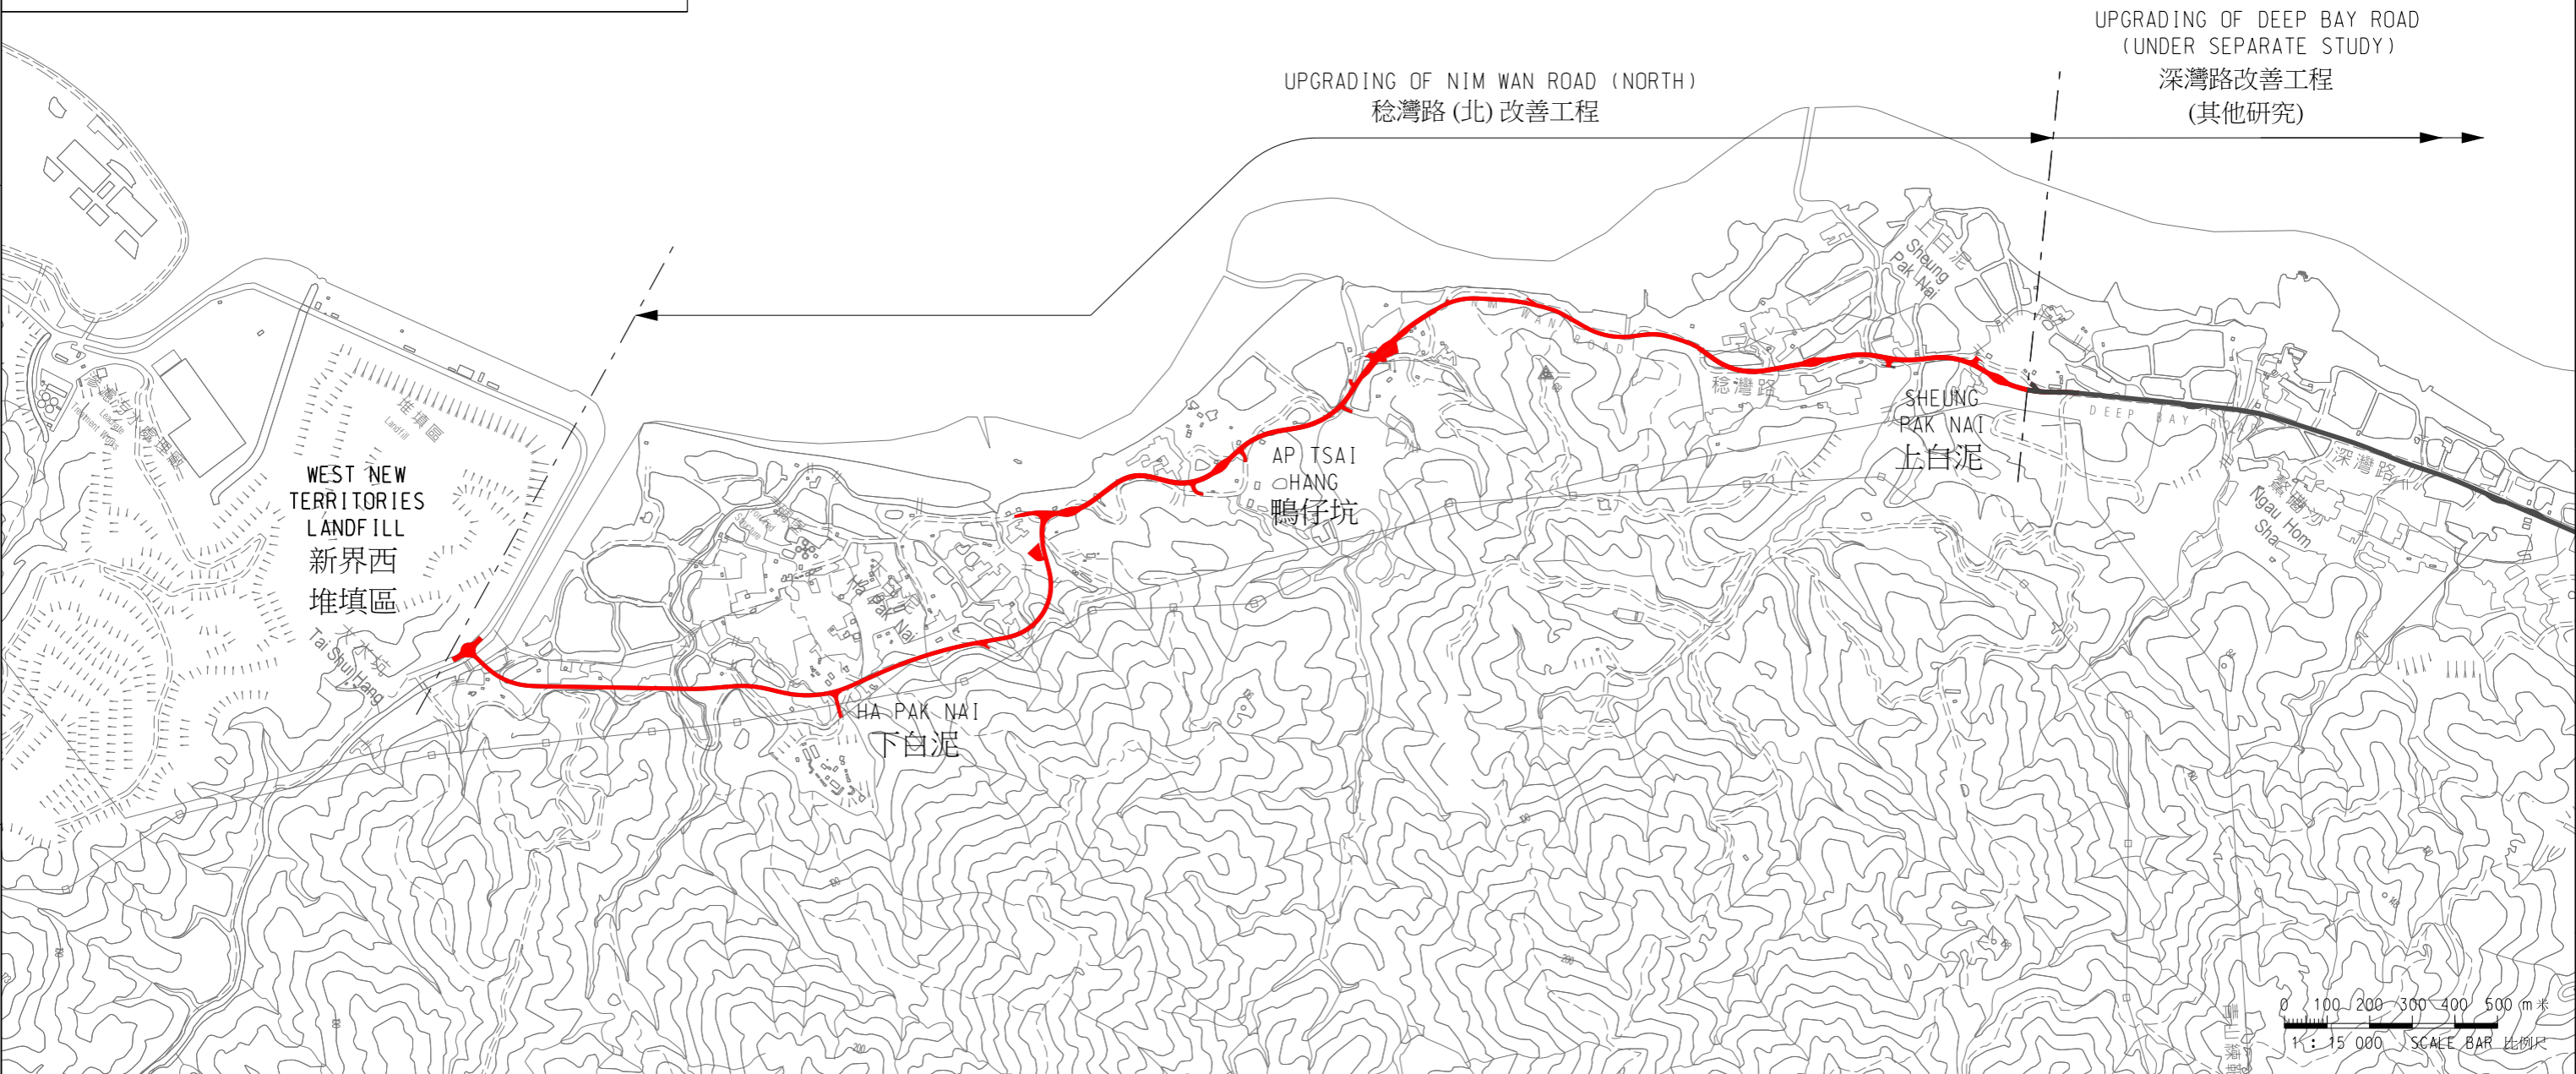

KEY PLAN 位置圖

圖則名稱 drawing title

UPGRADING OF NIM WAN ROAD (NORTH) - INVESTIGATION, DESIGN AND CONSTRUCTION  
- PROJECT LAYOUT PLAN

FOR INFORMATION ONLY

圖則編號 drawing no. HMW6878TH-SK0002 比例 scale 1:15000

© 版權所有 COPYRIGHT RESERVED