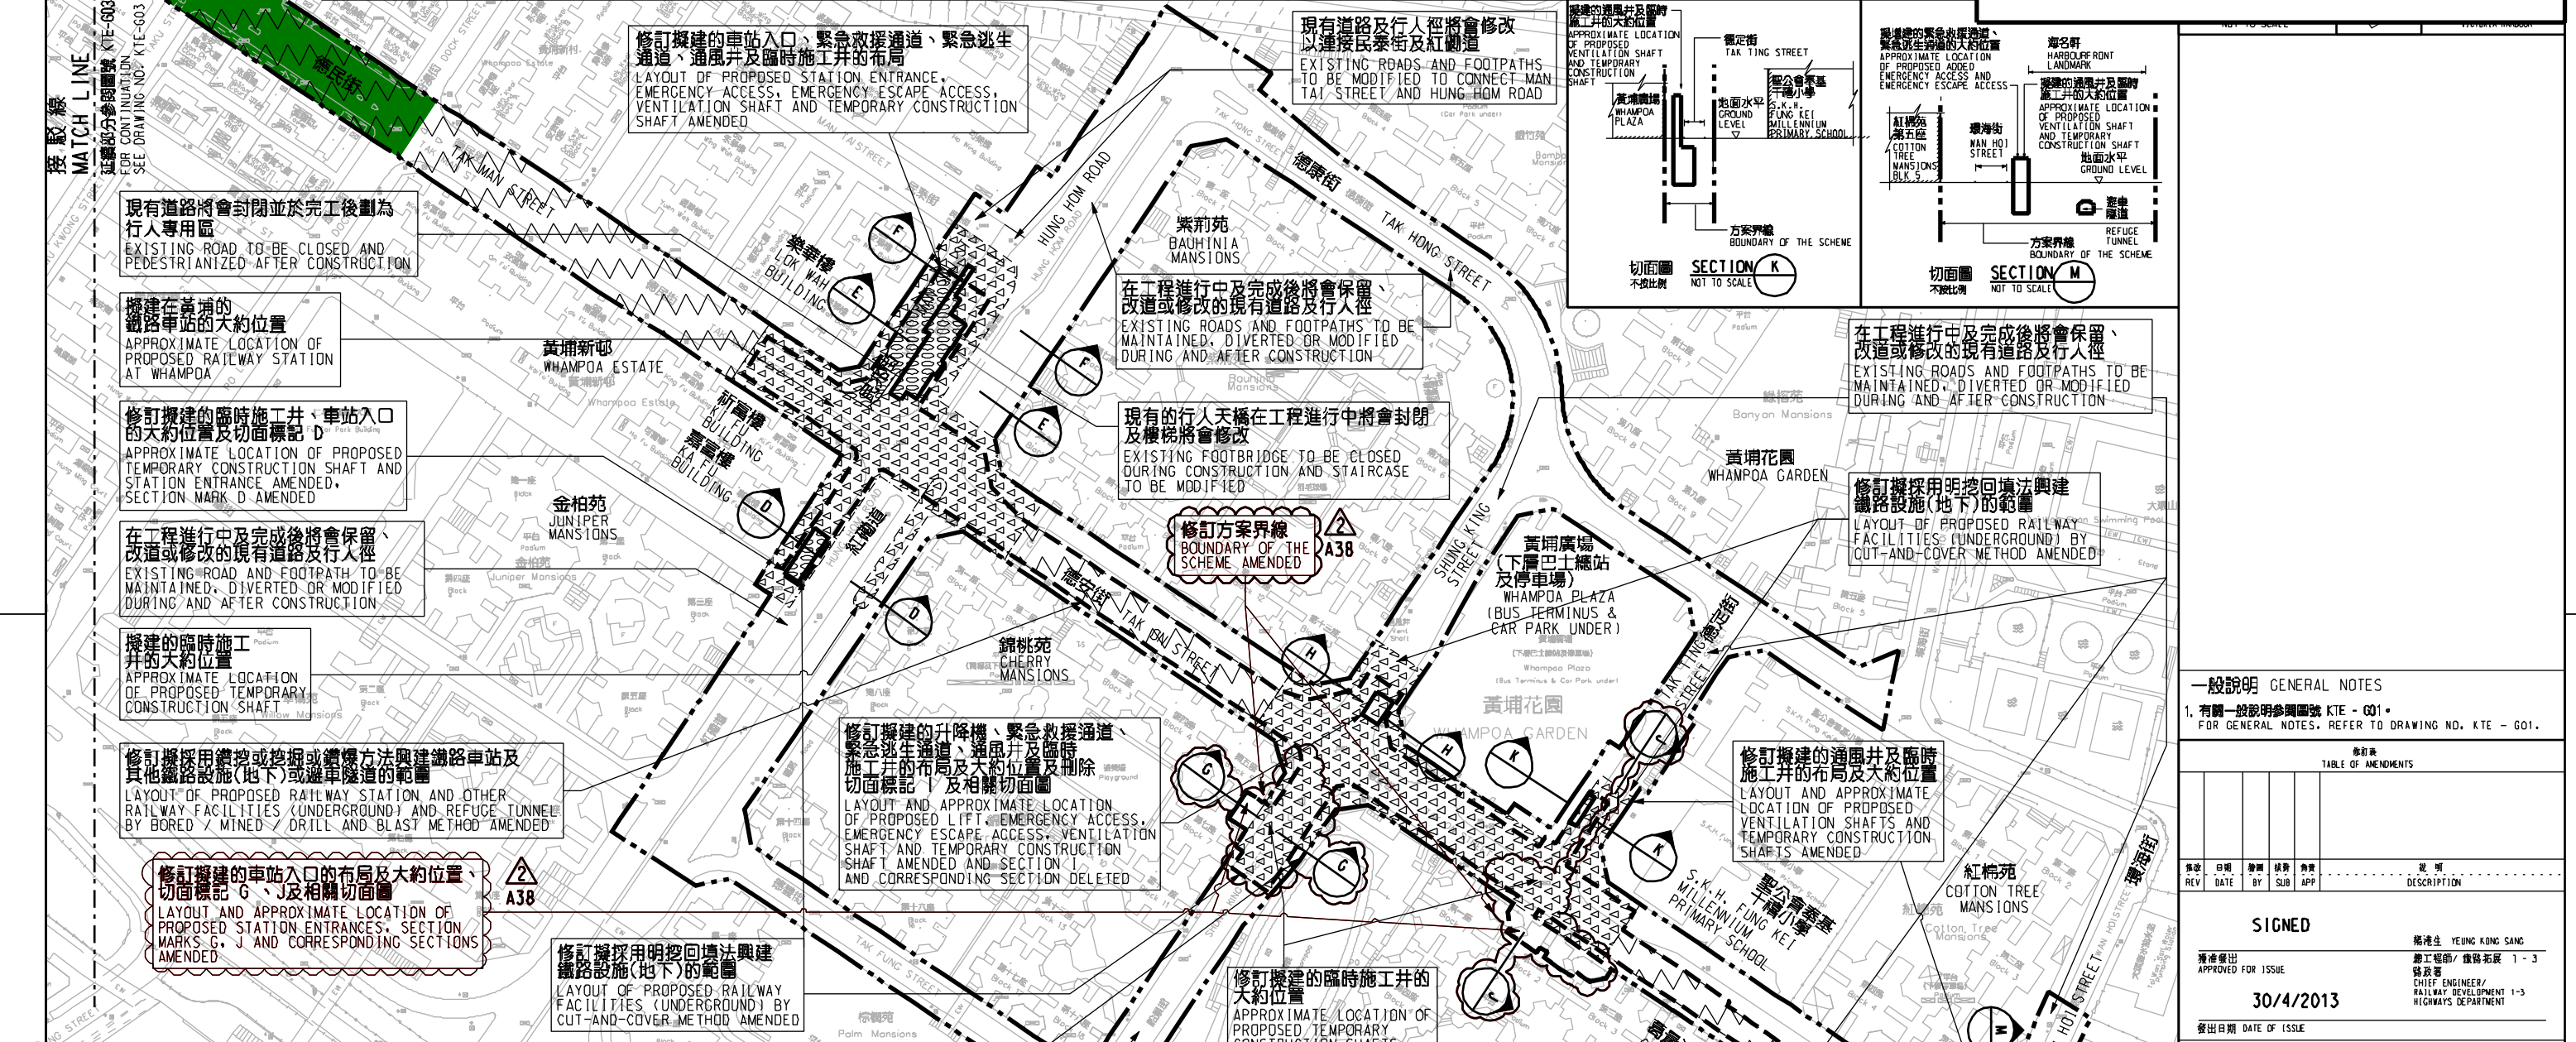

一般說明 GENERAL NOTES
1. 有關一般說明參閱圖號 KTE - G01.
FOR GENERAL NOTES, REFER TO DRAWING NO. KTE - G01.

修訂表
TABLE OF AMENDMENTS

修訂號	日期	修訂	核對	用途	說明
REV	DATE	BY	SUB	APP	DESCRIPTION

SIGNED
30/4/2013
簽發日期 DATE OF ISSUE

圖則名稱 DRAWING TITLE
鐵路條例(第519章) 觀塘線延線 暫時封閉部分蕪湖街
RAILWAYS ORDINANCE (CHAPTER 519)
KWUN TONG LINE EXTENSION
TEMPORARY CLOSURE OF THE SECTION OF WUHU STREET

圖號 DRAWING NO. **KTE/G04/002/2** 比例 SCALE **1:1000 (A1)**
或顯示 AS SHOWN

香港特別行政區政府
THE GOVERNMENT OF THE HONG KONG
SPECIAL ADMINISTRATIVE REGION

路政署
HIGHWAYS DEPARTMENT

鐵路拓展處
RAILWAY DEVELOPMENT OFFICE