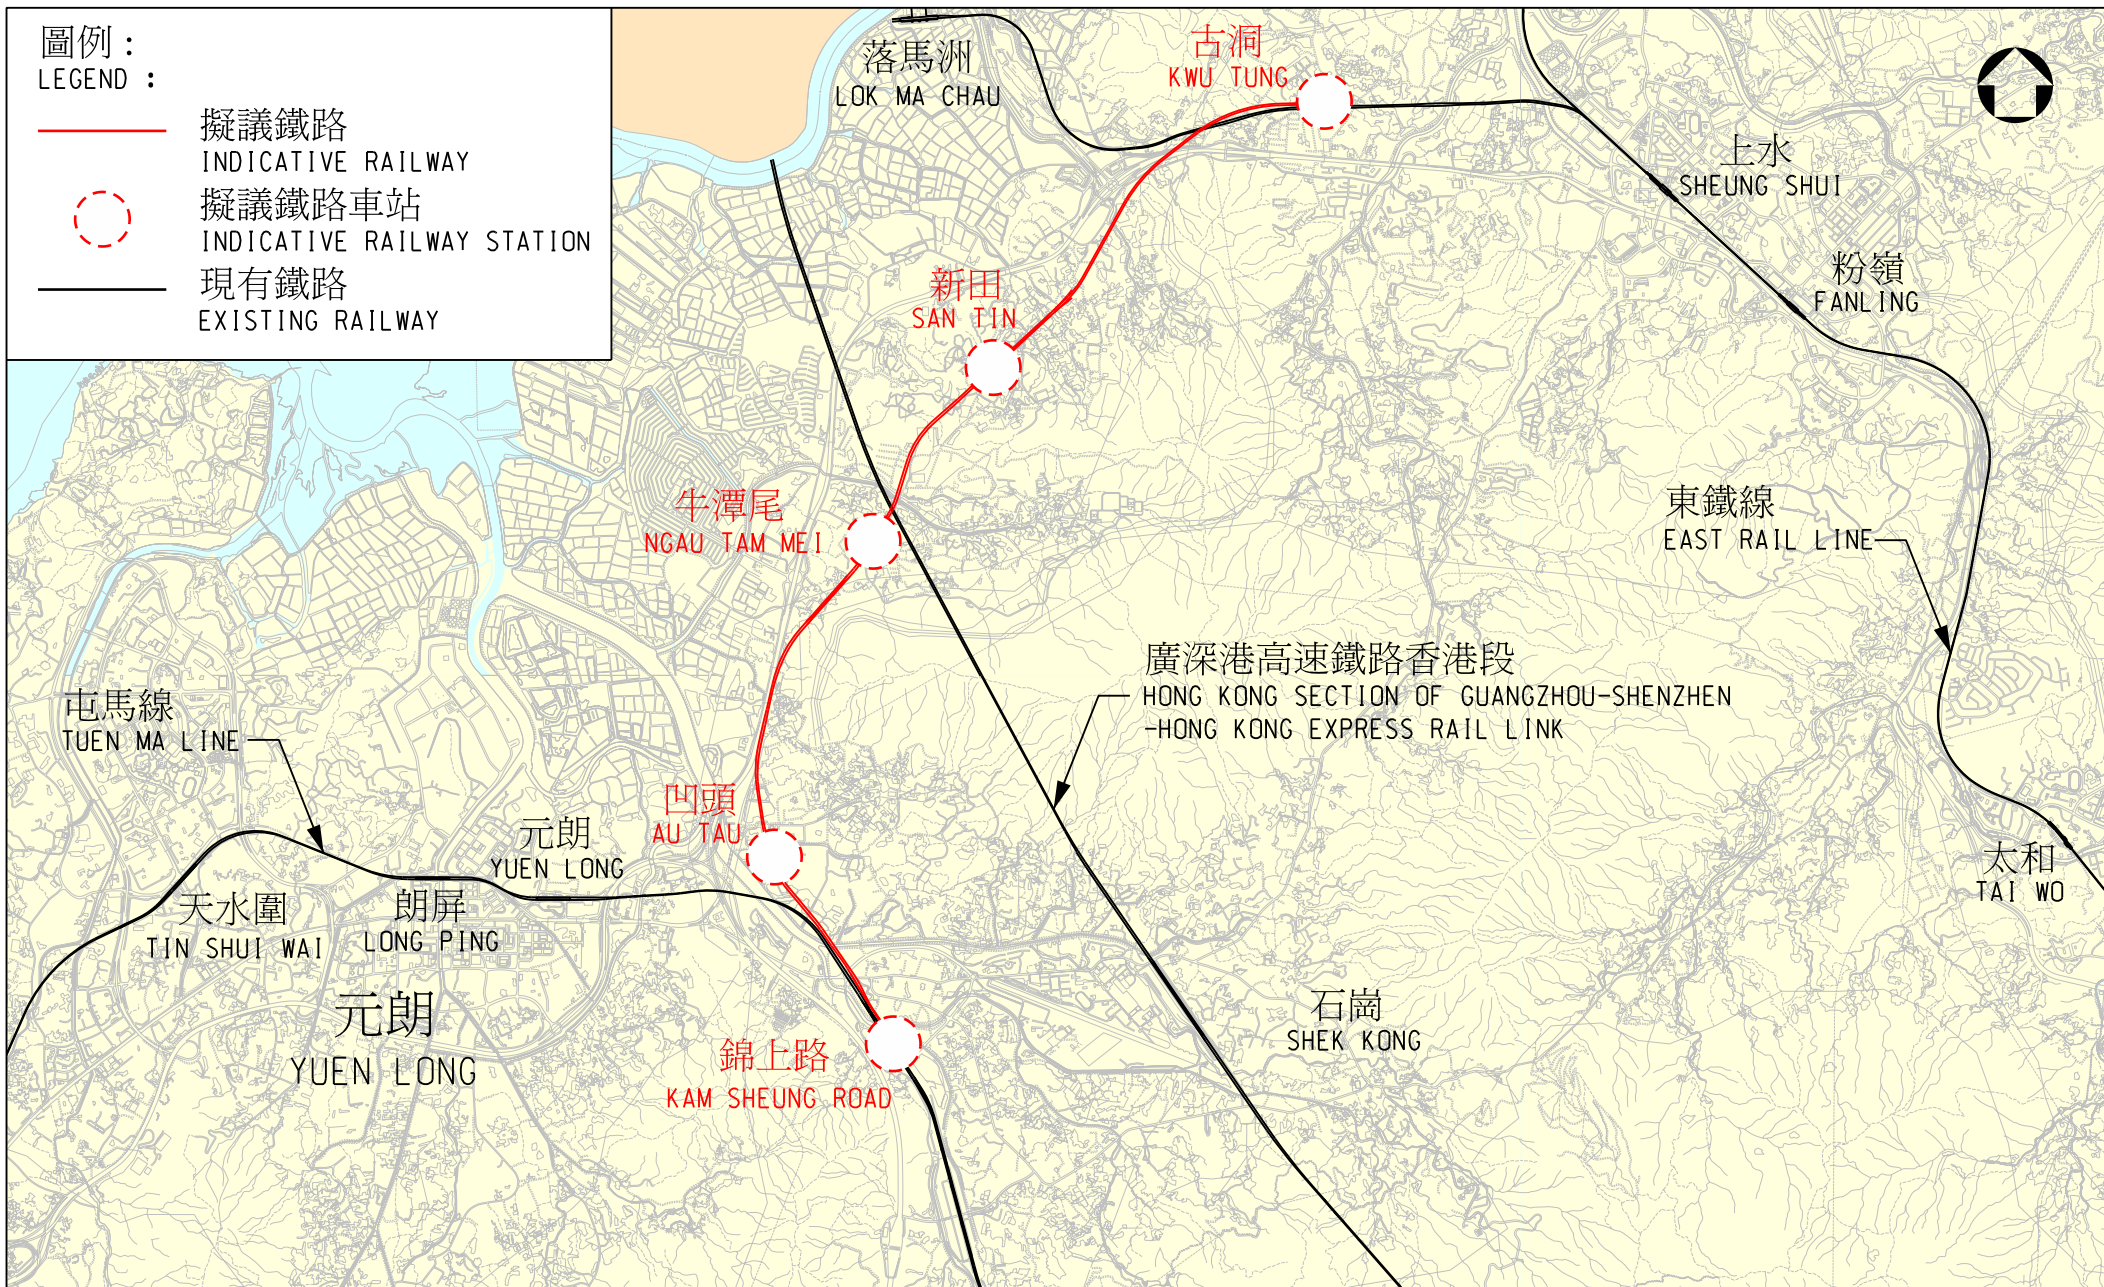

圖例：  
LEGEND :

- 擬議鐵路  
INDICATIVE RAILWAY
- 擬議鐵路車站  
INDICATIVE RAILWAY STATION
- 現有鐵路  
EXISTING RAILWAY

### 北環線的擬議鐵路方案

PROPOSED RAILWAY SCHEME FOR NORTHERN LINK