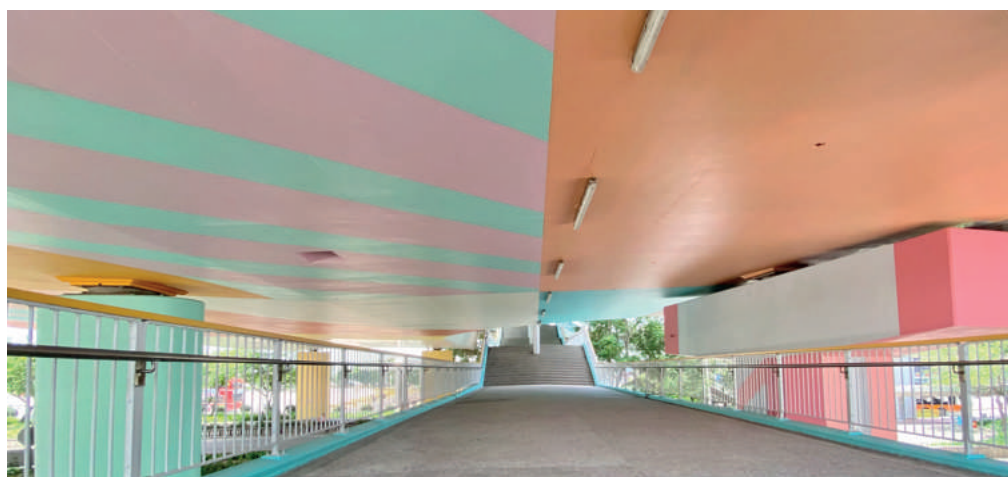

2022 City Dress-Up on Highways Structures

For the three sets of flyovers connecting Museum Road in the Cultural District, the design is inspired by the strong artistic and cultural atmosphere of the West Kowloon Cultural District. It focuses on "Contemporary art" and "Geometric graphic" to construct three-dimensional spaces and guide visitors to the West Kowloon Cultural District. We uses "color" for leading people into the world of art and culture, passing through the "Art Gateway" one after another.

Art Gateway

Geometric Graphic