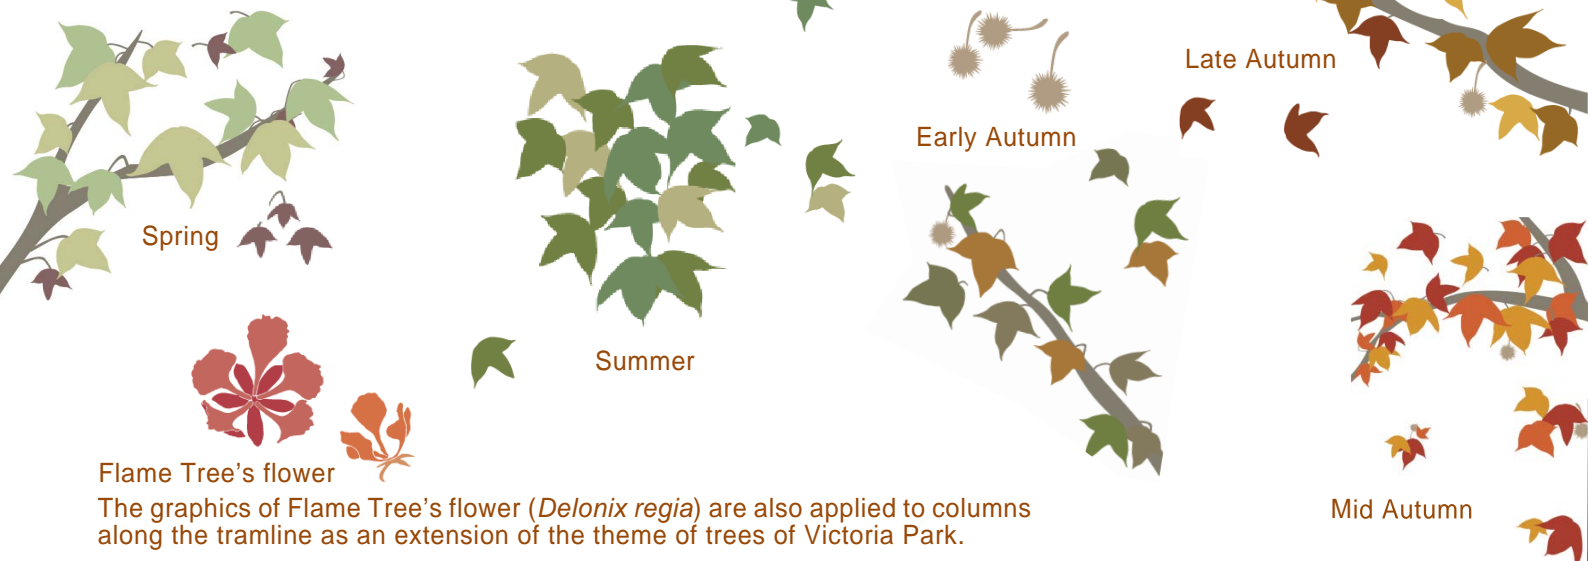

Sweet Breeze Tin Hau

Tsing Fung Street Bridge links up Victoria Park Road and King's Road. The seasonal change of Sweetgum (*Liquidambar formosana*) is the motif which brings Victoria Park's relaxing atmosphere to Tin Hau area.

Seasonal Change of Sweetgum

The graphics of Flame Tree's flower (*Delonix regia*) are also applied to columns along the tramline as an extension of the theme of trees of Victoria Park.