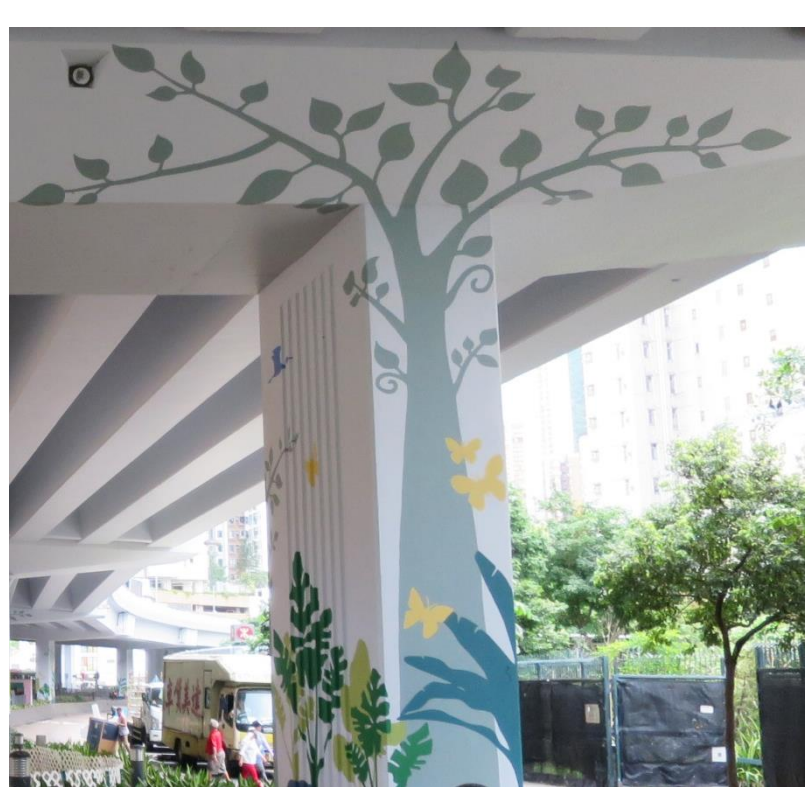

Leisure in Greenery Shau Kei Wan

- Various colourful animal and vegetation silhouettes such as dogs, birds, butterflies, dragonflies on the structures create the natural setting of a woodland in the sitting-out area and the Pet Corner.

Black-Faced Spoonbill (*Platalea minor*)

Regarded as endangered species. The migratory birds have flattened spatulate bills. They can be seen in the wetlands of Hong Kong during the period from January to March.

Dogs in Tung Hei Road Pet Corner

Common Tiger (*Danaus genutia*)

A butterfly easily found in the countryside throughout the whole year.

Plant Collection

Vegetation silhouettes included:

- Big Bird-of-paradise (*Strelitzia nicolai*)
- Ceriman (*Monstera deliciosa*)
- Giant Alocasia (*Alocasia macrorrhizos*)
- Sago Palm (*Cycas revoluta*)