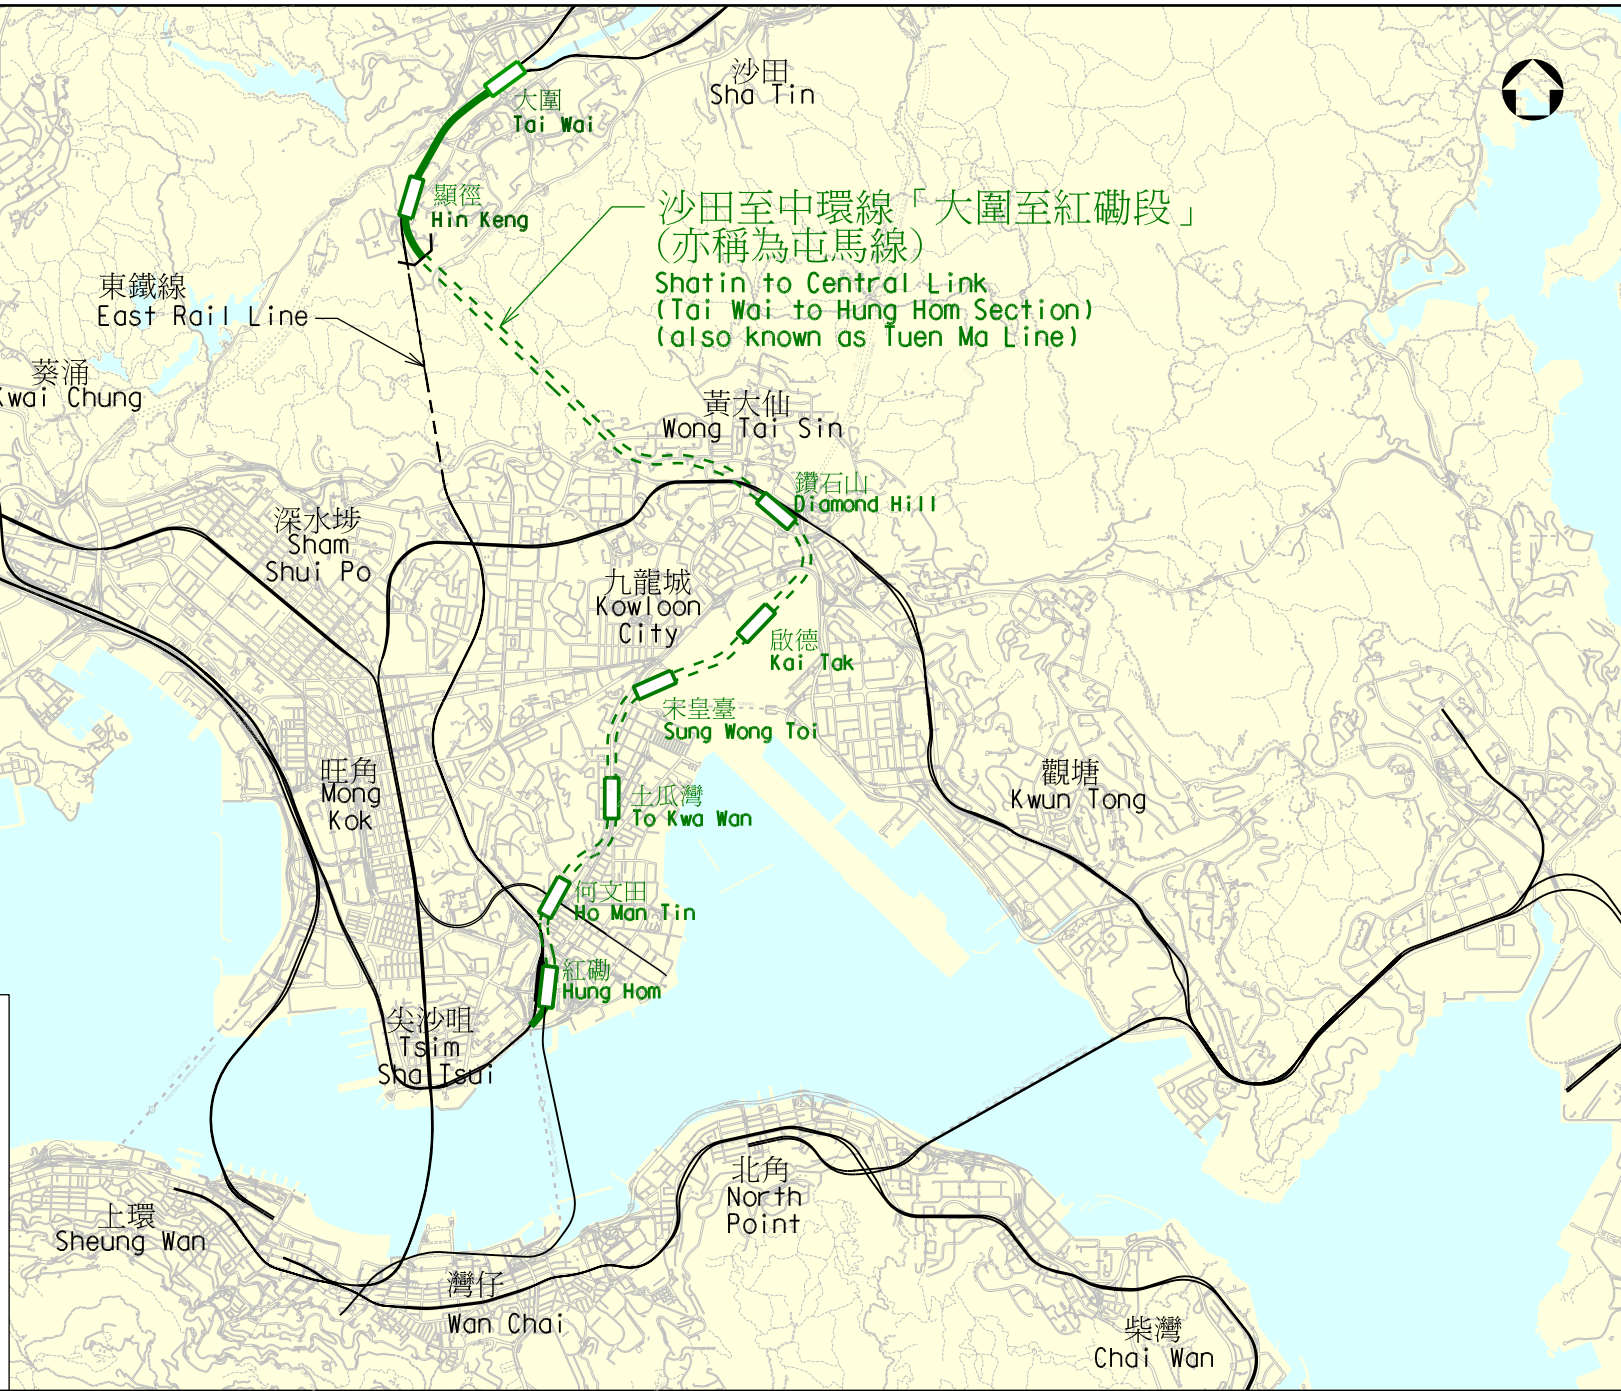

沙田至中環線「大圍至紅磡段」  
(亦稱為屯馬線)  
Shatin to Central Link  
(Tai Wai to Hung Hom Section)  
(also known as Tuen Ma Line)

圖例:  
Legend:

-  地面段  
At Grade Section
-  地底段  
Underground Section
-  現有鐵路  
Existing Railway

# Shatin to Central Link (Tai Wai to Hung Hom Section) (also known as Tuen Ma Line)